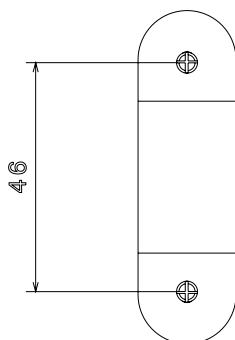

PRODUCT CODE: PSBS25W
PVC CONDUIT SPACER BAR SADDLES

DESCRIPTION

25mm PVC Conduit Spacer Bar Saddles

FINISH

White

MATERIAL

PVC

PACKAGING

Packed in qty 100

ADDITIONAL NOTES

Manufactured to BS4607 part 1
Comprises; body, strap and 2 x screws

Isometric view

Top view

Front view

Side view