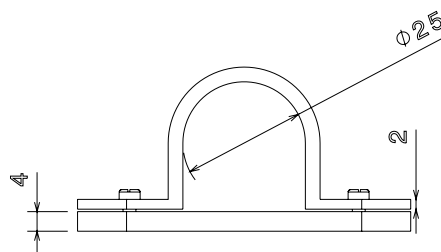

PRODUCT CODE: PSBS25W
PVC CONDUIT SPACER BAR SADDLES

DESCRIPTION

25mm PVC Conduit Spacer Bar Saddles

FINISH

White

MATERIAL

PVC

PACKAGING

Packed in qty 100

ADDITIONAL NOTES

Manufactured to BS4607 part 1
Comprises; body, strap and 2 x screws

Isometric view

Top view

Front view

Side view